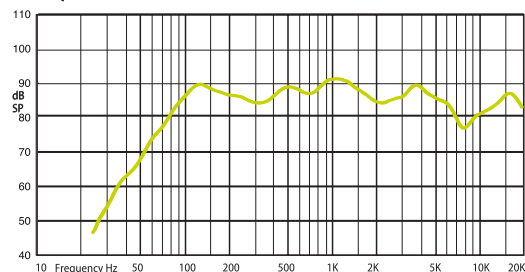

Technical Specifications	VIVA 8
Rated power	60 W (8 Ω)
Transformer power taps	50 W - 25 W - 12,5 W - 6 W - 3 W - 8 Ω
Sensitivity	87 dB (1 W/1 m)
Maximum SPL	108 dB (Pmax/1m) at 917 Hz
Frequency response	60 Hz – 20 kHz
Dispersion at 1000 Hz	120° (H), 120° (V)
Driver dimensions	8" (203mm) woofer, 1" (25,4) tweeter
Dimensions	340 mm x 220 mm x 216 mm
Weight	5,28 kg
Material	Body - plastic, grill - aluminum, U-bracket - steel
Colour	White (RAL 9016), black (RAL 9017)

FREQUENCY RESPONSE