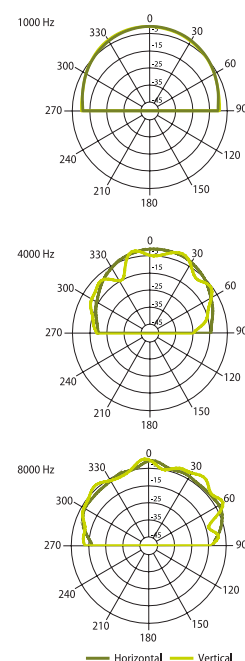

CABINET LOUDSPEAKERS

VIVA Wall Mount Plastic Loudspeakers

Latest design powerful speakers for background music.

VIVA 8

Designed for background music and paging, having a very strong, clear and powerful sound. Special mounting bracket and rotating logo allows this speaker to be mounted vertically or horizontally. 8" woofer and 1" tweeter mounted in a robust ABS plastic enclosure with aluminium grill. Suitable for outdoor use.

HORIZONTAL / VERTICAL POLAR DIAGRAMS

Technical Specifications	VIVA 8
Rated power	60 W (8 Ω)
Transformer power taps	50 W - 25 W - 12,5 W - 6 W - 3 W - 8 Ω
Sensitivity	87 dB (1 W/1 m)
Maximum SPL	108 dB (Pmax/1m) at 917 Hz
Frequency response	60 Hz – 20 kHz
Dispersion at 1000 Hz	120° (H), 120° (V)
Driver dimensions	8" (203mm) woofer, 1" (25,4) tweeter
Dimensions	340 mm x 220 mm x 216 mm
Weight	5,28 kg
Material	Body - plastic, grill - aluminum, U-bracket - steel
Colour	White (RAL 9016), black (RAL 9017)

FREQUENCY RESPONSE

IMPEDANCE