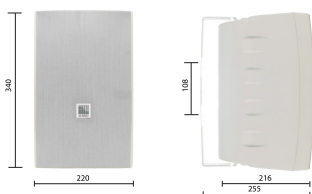

CABINET LOUDSPEAKERS

VIVA Wall Mount Plastic Loudspeakers

Latest design powerful speakers for background music.

VIVA 8

Designed for background music and paging, having a very strong, clear and powerful sound. Special mounting bracket and rotating logo allows this speaker to be mounted vertically or horizontally. 8" woofer and 1" tweeter mounted in a robust ABS plastic enclosure with aluminium grill. Suitable for outdoor use.

HORIZONTAL / VERTICAL POLAR DIAGRAMS

Technical Specifications	VIVA 8
Rated power	60 W (8 Ω)
Transformer power taps	50 W - 25 W - 12,5 W - 6 W - 3 W - 8 Ω
Sensitivity	87 dB (1 W/1 m)
Maximum SPL	108 dB (Pmax/1m) at 917 Hz
Frequency response	60 Hz – 20 kHz
Dispersion at 1000 Hz	120° (H), 120° (V)
Driver dimensions	8" (203mm) woofer, 1" (25,4) tweeter
Dimensions	340 mm x 220 mm x 216 mm
Weight	5,28 kg
Material	Body - plastic, grill - aluminum, U-bracket - steel
Colour	White (RAL 9016), black (RAL 9017)